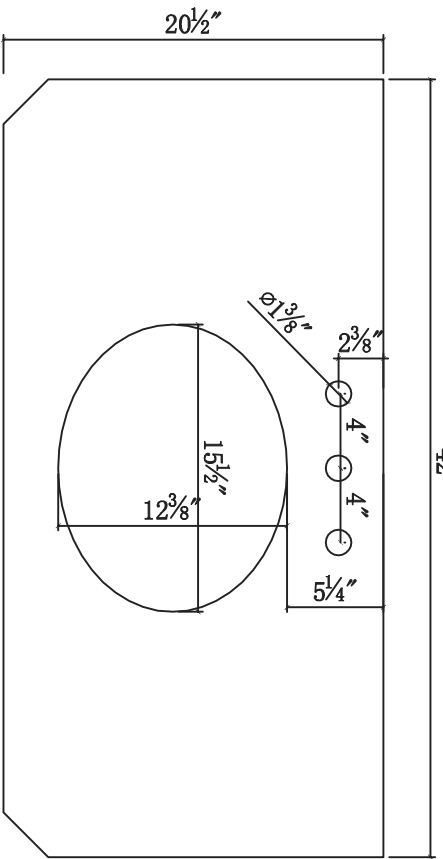

Front view

Top view