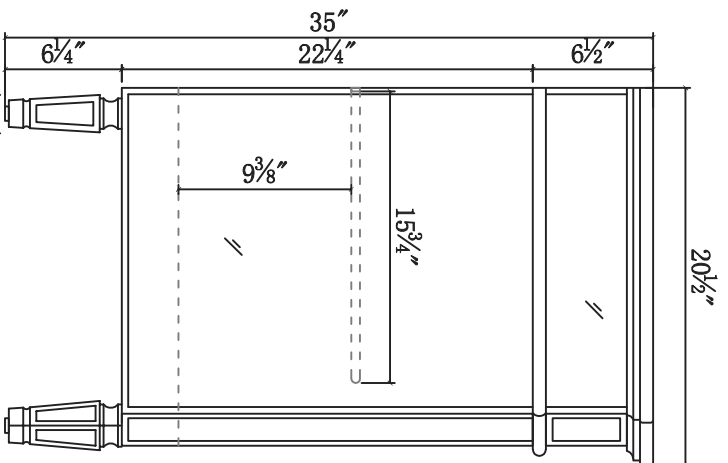

Side view

DWG. NO.

MODEL NO:

VF11042SL

SPEC NO:

QUANTITY:

DATE:

CHECKED BY:

FOR PROPOSAL ONLY ALL DIMENSIONS TO BE VERIFIED

PROJECT:

COLOR:

FINISH:

REVISIONS

1	
2	
3	
4	
5	
6	

ELEGANT FURNITURE & LIGHTING™

500-550 E. Erie Avenue

Philadelphia PA 19134

1-888-388-3390