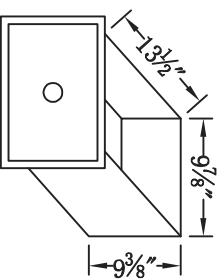

Front view

Side view

Top view

Drawer Interior Size

DWG. NO.

MODEL NO:

VF11042SL

SPEC NO: